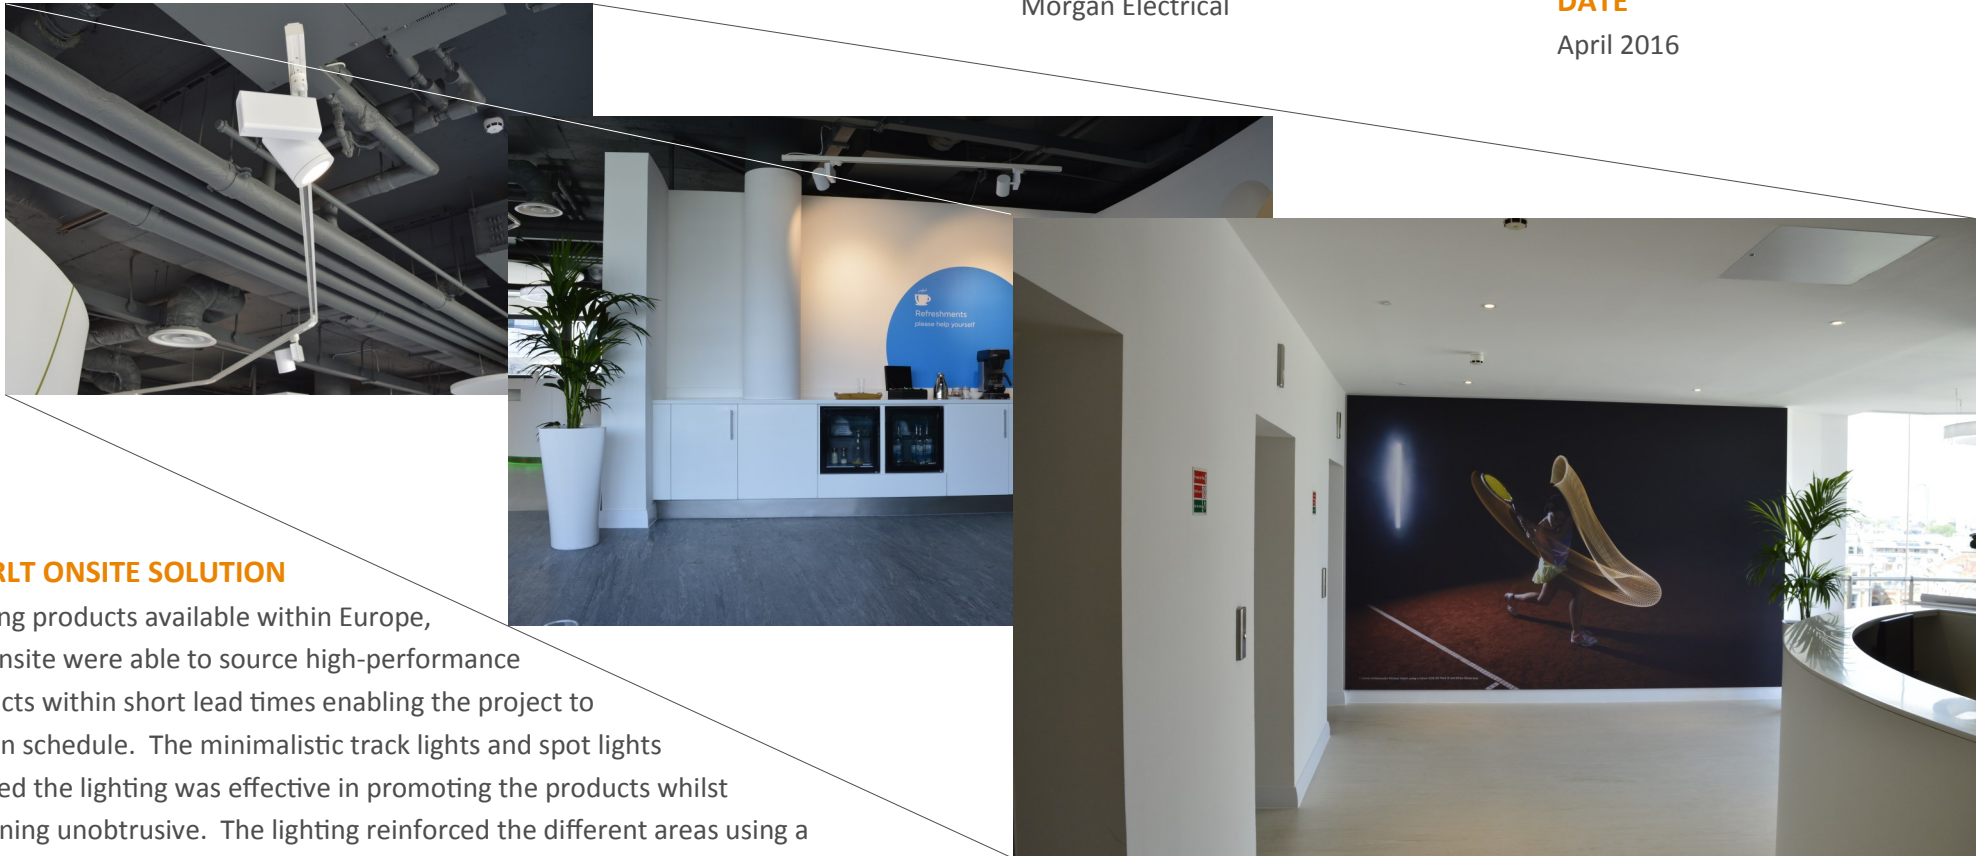

CANON SHOWROOM | LIGHTS, CAMERA, ACTION...

PROJECT DESCRIPTION

The Canon Showroom is a prestigious development in Holborn which showcases the latest from the UK's leading provider of cameras, printers and other electronic equipment. Such a range demanded a design that reflected the innovation in the products on display. Alongside this, a cost-effective solution was required to maximise the value in the project.

CLIENT

Canon Europe

ARCHITECT

Large Creative

CONTRACTOR

Morgan Electrical

SECTOR

Retail

LUMINAIRE MANUFACTURERS

OBEN Technik, LEDS C4

DATE

April 2016

THE RLT ONSITE SOLUTION

Utilising products available within Europe, RLT Onsite were able to source high-performance products within short lead times enabling the project to stay on schedule. The minimalistic track lights and spot lights ensured the lighting was effective in promoting the products whilst remaining unobtrusive. The lighting reinforced the different areas using a combination of different lighting styles to produce an ultimately stunning result.