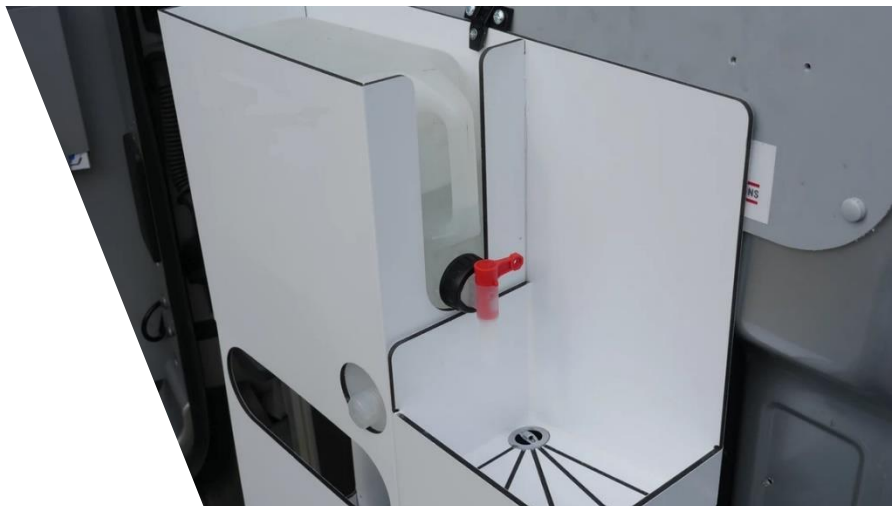

## SaniVan Wash

Order ref: KL20-0030

Easy to install

Fits in reveal of rear door

Fixes to rear door

Includes soap dispenser, paper towel dispenser, 5L water storage tank and 5L collection tank.